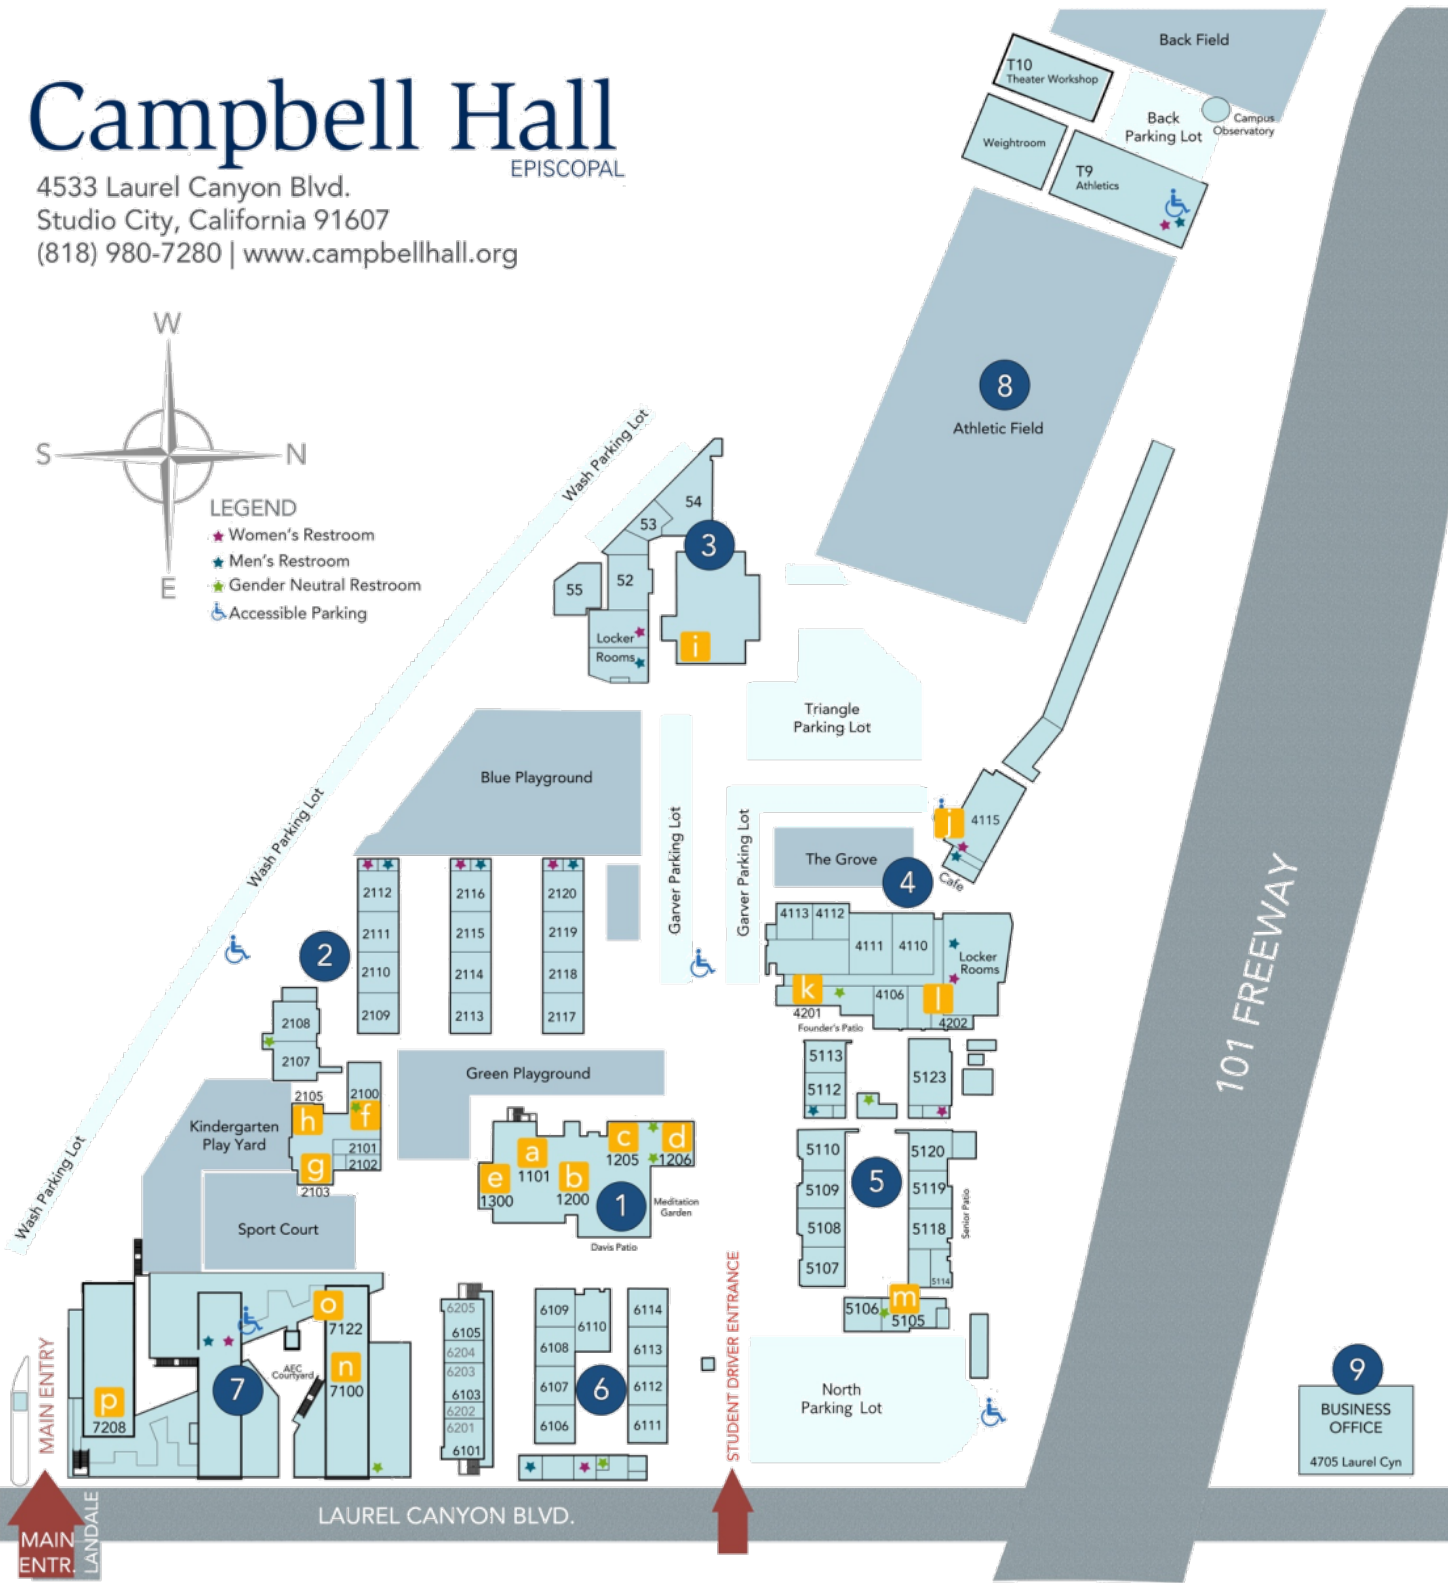

Campbell Hall

EPISCOPAL

4533 Laurel Canyon Blvd.
 Studio City, California 91607
 (818) 980-7280 | www.campbellhall.org

LEGEND

- ★ Women's Restroom
- ♂ Men's Restroom
- ♂♀ Gender Neutral Restroom
- ♿ Accessible Parking

- 1 ACADEMIC CENTER**
 ROOMS 1100-1310
 - a 1101 Admissions Office
 - b 1200 Ahmanson Library
 - c 1205 Math + Writing Center
 - d 1206 Nathanson-Swiger Chapel and Spiritual Center
 - e 1300 Boardroom
- 2 ELEMENTARY CAMPUS**
 ROOMS 2100-2120
 - f 2100 Elementary Office
 - g 2103 Childcare Room
 - h 2105 Health Office
- 3 FINE ARTS BUILDING (F.A.B.)**
 ROOMS 50-55
 - i Lower Gym
- 4 OLIVER B. GARVER COMPLEX + MILDRED E. HAWKS BLDG.**
 ROOMS 4100-4202
 - j 4115 MEH Dance Studio
 - k 4201 Theater
 - l 4202 Garver Gym
- 5 HIGH SCHOOL CAMPUS**
 ROOMS 5100-5123
 - m 5105 High School Office
- 6 MIDDLE SCHOOL CAMPUS**
 ROOMS 6100 - 6205
 - n 7100 Middle School Office
 - o 7122 Art Gallery
 - p 7208 Choir Room
- 7 SPIELBERG FAMILY ARTS + EDUCATION CENTER**
 ROOMS 7100-7208
 - n 7100 Middle School Office
 - o 7122 Art Gallery
 - p 7208 Choir Room
- 8 ATHLETIC FIELDS**
- 9 BUSINESS OFFICE (OFF CAMPUS)**
 4705 Laurel Cyn